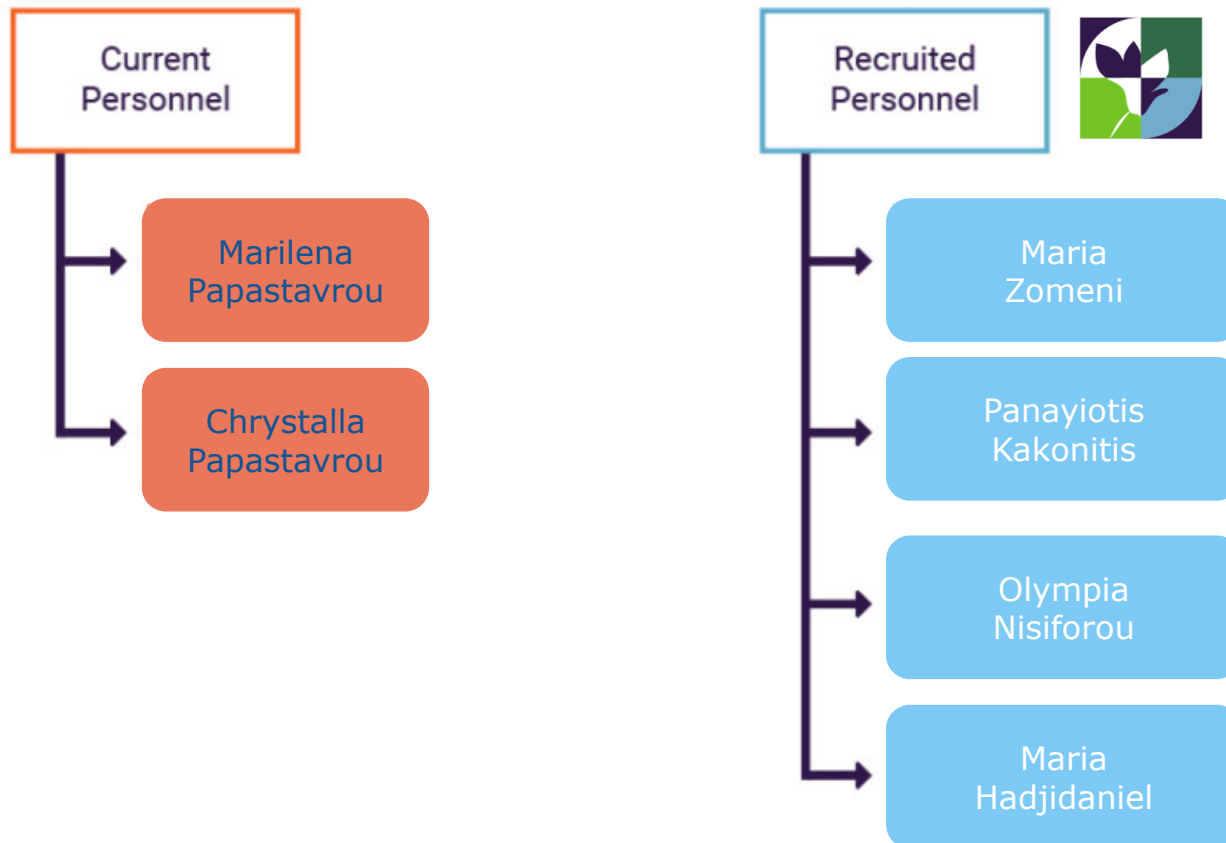

Life
Cyclamen

Your National Contact Point (NCP)

Maria Hadjidaniel
Communication Expert
mhadjidaniel@moa.environment.gov.cy

June 6th, 2018 UNIC

Life
Cyclamen

Who is your NCP?

Who is your NCP?

What's in it for you?

- Submission
- During the project
- After life

The Services we offer

European
Commission

The Services we offer

Finding suitable partners is one of the most crucial steps in the development of a project. Search through our database and find your Partner for LIFE. If you would like to be included in the search tool, [follow this link](#).